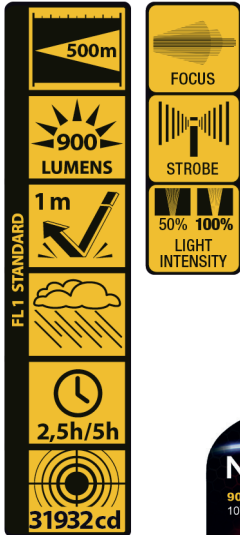

10 Watt LED Flashlight • 900 Lumen Power • FOCUS Function

M-FL-023A-DU

Function	100% - 50% - SOS - Focus - Off
LED Type	10 Watt LED
Light Output	900 lumens
Beam Distance	500m
Run Time	100% = 2.5h / 50% = 5h
Water Resistance	IP67
Material	Aluminium and rubber
Color	Black with anthracite ring
Battery operated	6x AAA Alkaline included
Dimensions	ø 4.30cm x 17.60cm
Packaging	1 piece in blister
EAN	0884620051570